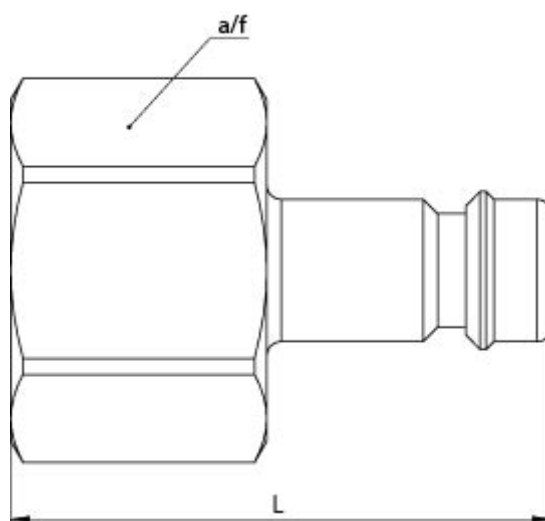

Data Sheet

Article number: 586244551

Description: Plug for coupling, w. inner R 1/4"
NW 7.8

Measures

A/F = 17
Length = 33
Thread = R 1/4"